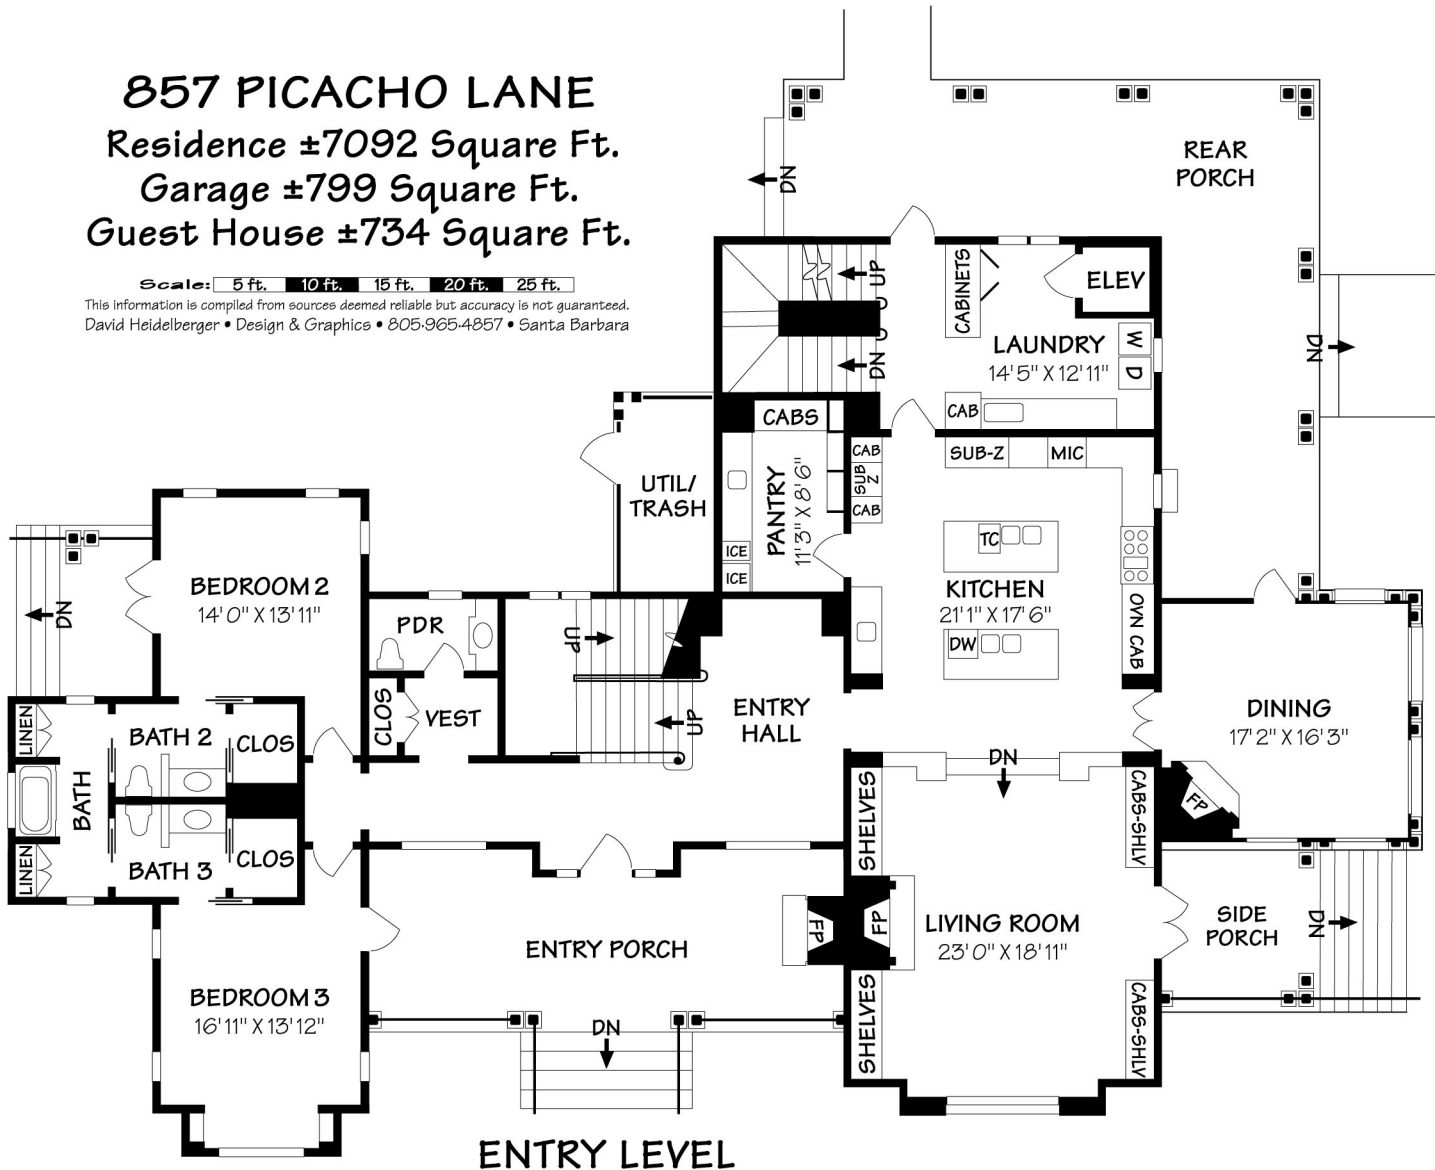

857 PICACHO LANE
Residence ±7092 Square Ft.
Garage ±799 Square Ft.
Guest House ±734 Square Ft.

Scale: 5 ft. 10 ft. 15 ft. 20 ft. 25 ft.

This information is compiled from sources deemed reliable but accuracy is not guaranteed.
 David Heidelberger • Design & Graphics • 805-965-4857 • Santa Barbara

LOWER LEVEL

857 PICACHO LANE

Residence ±7092 Square Ft.

Garage ±799 Square Ft.

Guest House ±734 Square Ft.

Scale: 5 ft. 10 ft. 15 ft. 20 ft. 25 ft.

This information is compiled from sources deemed reliable but accuracy is not guaranteed.
David Heidelberg • Design & Graphics • 805-965-4857 • Santa Barbara