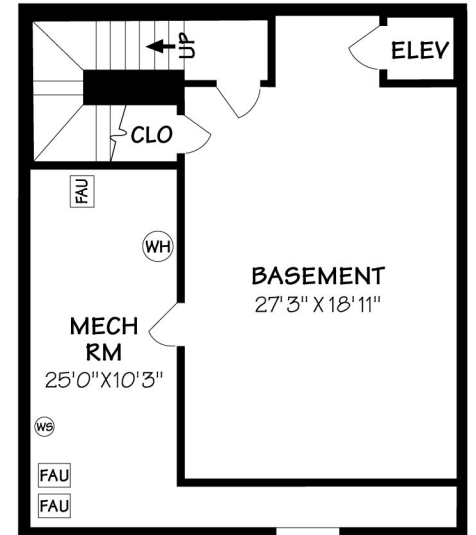

857 PICACHO LANE
Residence ±7092 Square Ft.
Garage ±799 Square Ft.
Guest House ±734 Square Ft.

Scale: 5 ft. 10 ft. 15 ft. 20 ft. 25 ft.

This information is compiled from sources deemed reliable but accuracy is not guaranteed.
 David Heidelberger • Design & Graphics • 805-965-4857 • Santa Barbara

LOWER LEVEL

857 PICACHO LANE

Residence ±7092 Square Ft.

Garage ±799 Square Ft.

Guest House ±734 Square Ft.

Scale: 5 ft. 10 ft. 15 ft. 20 ft. 25 ft.

This information is compiled from sources deemed reliable but accuracy is not guaranteed.
David Heidelberg • Design & Graphics • 805-965-4857 • Santa Barbara